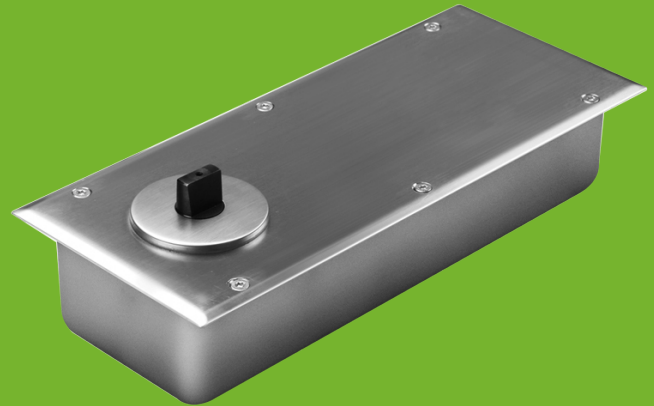

Floor Concealed Door Closers

D180S

Specifications

Maximum door weight	180kg	Rated power	55W
Maximum door width	1200mm	Special machine power	<2W
Maximum torque	165Nm	Operating temperature	-20°C-55°C
Noise	<60dB	Protection level	IP68
Opening and closing time	6-12S	Control box size	156x120x46mm
Open range	86°-95°	Unit size	320x110x70mm
Power supply	AC220V ffl10% 50/60Hz	Unit weight	9.25KG

Dimensions